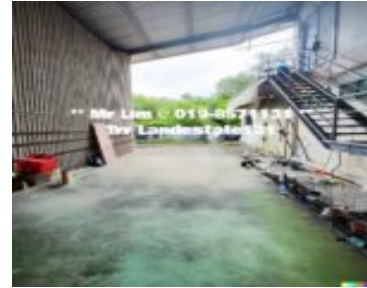

Demak Laut
Industrial Park,
Kuching, Sarawak,
Malaysia

A FULLY EXTENDED SEMI D WAREHOUSE, DEMAK LAUT

<https://propertysarawak.com>

950,000RM

1 referral

PS Sales

- Warehouse
- Subsales
- Open