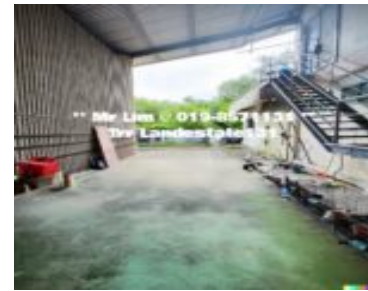

Demak Laut
Industrial Park,
Kuching, Sarawak,
Malaysia

A FULLY EXTENDED SEMI D WAREHOUSE, DEMAK LAUT

<https://propertysarawak.com>

950,000RM

1 referral

- Warehouse
- Subsales
- Open