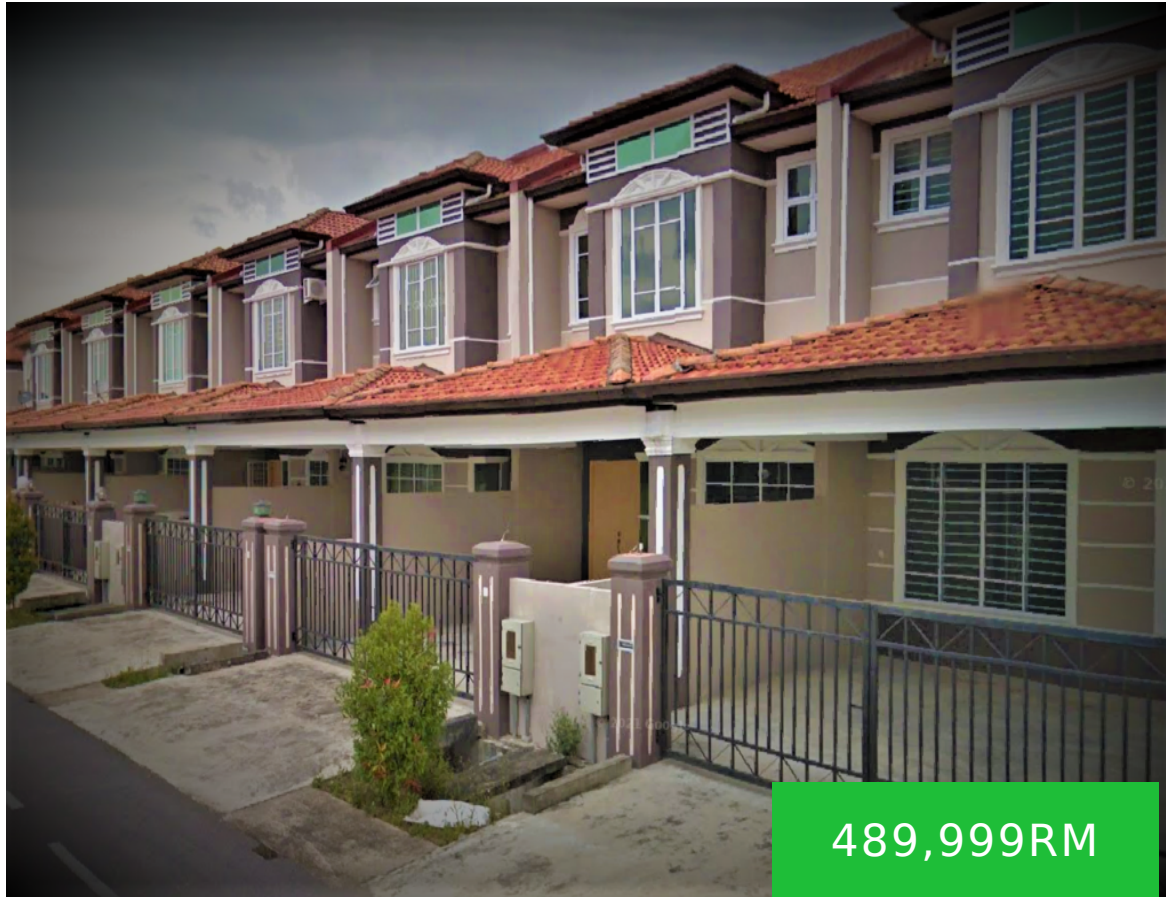

5345, Lor Merlin 3,  
93250 Kota  
Samarahan,  
Sarawak, Malaysia

## DOUBLE STOREY, TAMAN MERLIN, SAMARAHAN

<https://propertysarawak.com>

Double Storey at Taman Merlin, Samarahan for Sale □It is LOCATED AT JALAN DATUK MOHAMMAD MUSA, LORONG MERLIN THE SELLING PRICE IS RM489,999 ONLY [NEGO TILL LET GO] ✂VERY WELL MAINTAIN ↘IN A MOVE IN CONDITION □Details □4 BEDROOMS □3 BATHROOMS □THE LAND SIZE IS = 4.88 POINTS (MORE OR LESS) ↑ □CAN PARK 2...

- Double Storey Terrace
- Subsales
- Closed

PS Sales

---