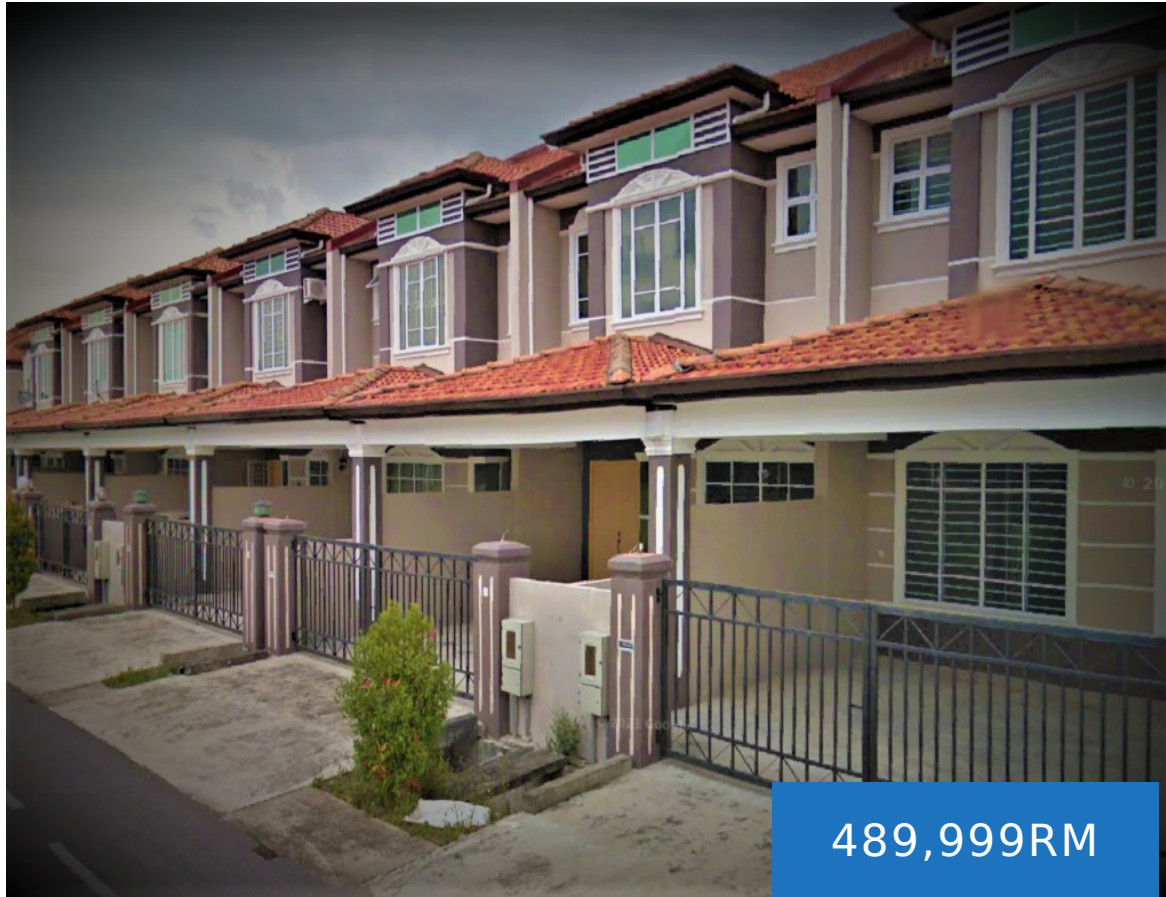

5345, Lor Merlin 3,  
93250 Kota  
Samarahan,  
Sarawak, Malaysia

## DOUBLE STOREY, TAMAN MERLIN, SAMARAHAN

<https://propertysarawak.com>

489,999RM

- Double Storey Terrace
- Subsales
- Closed

Double Storey at Taman Merlin, Samarahan for Sale ☐ It is LOCATED AT JALAN DATUK MOHAMMAD MUSA, LORONG MERLIN THE SELLING PRICE IS RM489,999 ONLY [NEGO TILL LET GO] ✂ VERY WELL MAINTAIN ↘ IN A MOVE IN CONDITION ☐ Details ☐ 4 BEDROOMS ☐ 3 BATHROOMS ☐ THE LAND SIZE IS = 4.88 POINTS (MORE OR LESS) ↑ ☐ CAN PARK 2...