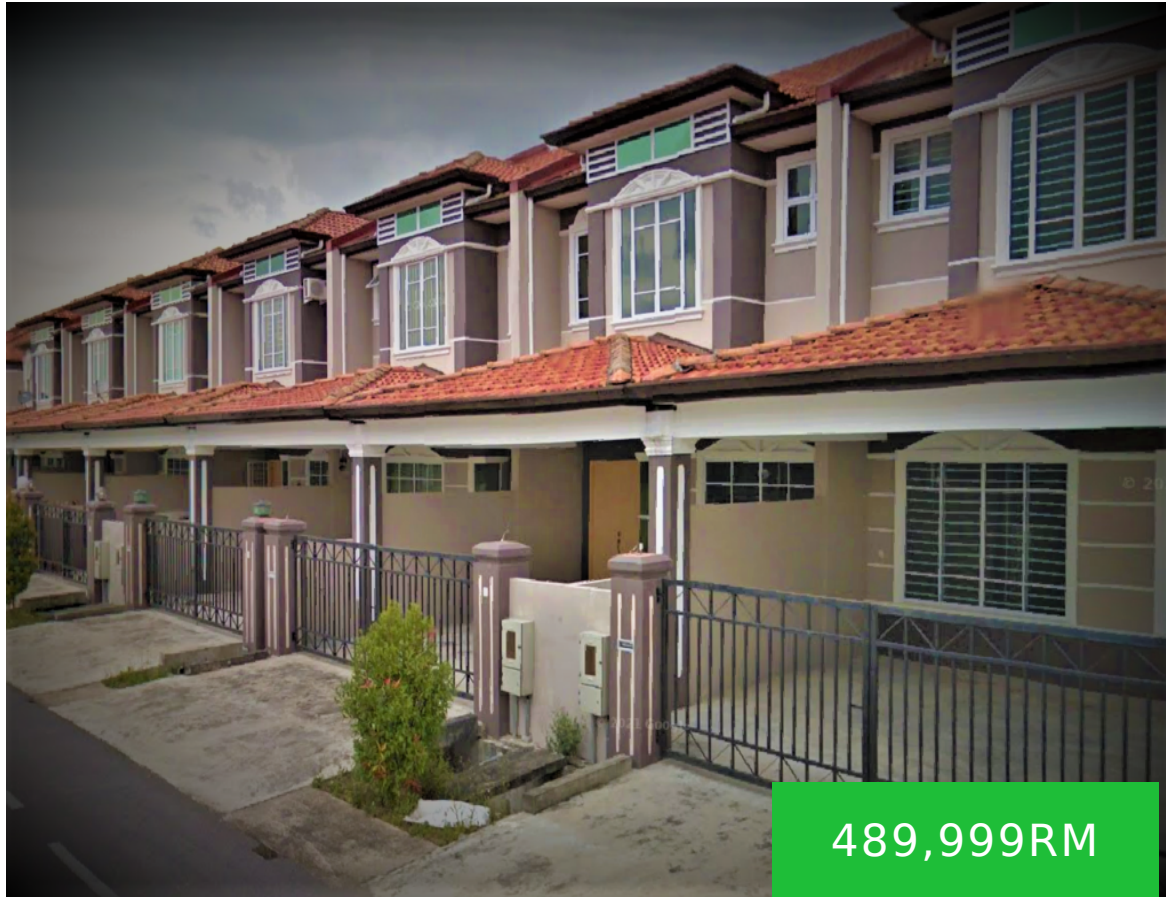

5345, Lor Merlin 3,
93250 Kota
Samarahan,
Sarawak, Malaysia

DOUBLE STOREY, TAMAN MERLIN, SAMARAHAN

<https://propertysarawak.com>

489,999RM

- Double Storey Terrace
- Subsales
- Closed

Double Storey at Taman Merlin, Samarahan for Sale □It is LOCATED AT JALAN DATUK MOHAMMAD MUSA, LORONG MERLIN THE SELLING PRICE IS RM489,999 ONLY [NEGO TILL LET GO] ✂VERY WELL MAINTAIN ↘IN A MOVE IN CONDITION □Details □4 BEDROOMS □3 BATHROOMS □THE LAND SIZE IS = 4.88 POINTS (MORE OR LESS) ↑ □CAN PARK 2...