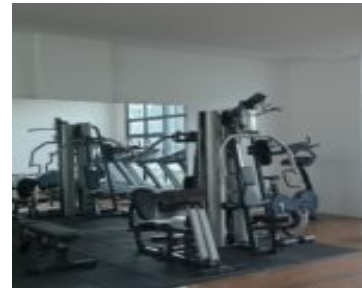

LATICUBE APARTMENT, KUCHING

<https://propertysarawak.com>

3165, Jalan Burung Lilin, Everbright Park, 93250 Kuching, Sarawak, Malaysia

459,999RM

Laticube Apartment at Jalan Dogan, Kuching for Sale LATICUBE KUCHING COMBINES AN ENDURING CHARM OF SLEEK AND MODERN DESIGN, OFFERING STYLISH MODERN LIVING COMFORT WITH STUNNING INTERIORS THAT REFLECT INNOVATIVE SPACE PLANNING. □ SELLING PRICE IS RM459,999 (NEGO) □ LEVEL 5 □ 1 CAR PARK SLOT □ BEDROOM: 2 □ BATHROOM: 2 □ SIZE: 871...

- 2 beds
- 2 baths
- Apartment
- Subsales
- Open

PS Sales

Amenities & Features

Features: 24 hours security, Access Card, Barbeque Area, Gym, Root top Garden, Sky Lounge, Swimming Pool