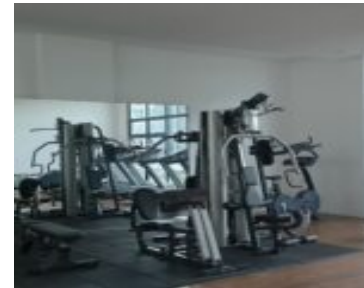

# LATICUBE APARTMENT, KUCHING

<https://propertysarawak.com>

3165, Jalan Burung Lilin, Everbright Park, 93250 Kuching, Sarawak, Malaysia

459,999RM

Laticube Apartment at Jalan Dogan, Kuching for Sale LATICUBE KUCHING COMBINES AN ENDURING CHARM OF SLEEK AND MODERN DESIGN, OFFERING STYLISH MODERN LIVING COMFORT WITH STUNNING INTERIORS THAT REFLECT INNOVATIVE SPACE PLANNING. □ SELLING PRICE IS RM459,999 (NEGO) □ LEVEL 5 □ 1 CAR PARK SLOT □ BEDROOM: 2 □ BATHROOM: 2 □ SIZE: 871...

## Amenities & Features

**Features:** 24 hours security, Access Card, Barbeque Area, Gym, Root top Garden, Sky Lounge, Swimming Pool