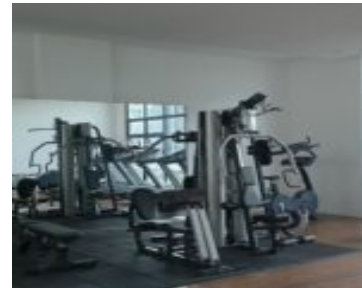

LATICUBE APARTMENT, KUCHING

<https://propertysarawak.com>

3165, Jalan Burung Lilin, Everbright Park, 93250 Kuching, Sarawak, Malaysia

459,999RM

Laticube Apartment at Jalan Dogan, Kuching for Sale LATICUBE KUCHING COMBINES AN ENDURING CHARM OF SLEEK AND MODERN DESIGN, OFFERING STYLISH MODERN LIVING COMFORT WITH STUNNING INTERIORS THAT REFLECT INNOVATIVE SPACE PLANNING. □ SELLING PRICE IS RM459,999 (NEGO) □ LEVEL 5 □ 1 CAR PARK SLOT □ BEDROOM: 2 □ BATHROOM: 2 □ SIZE: 871...

- 2 beds
- 2 baths
- Apartment
- Subsales
- Open

Amenities & Features

Features: 24 hours security, Access Card, Barbeque Area, Gym, Root top Garden, Sky Lounge, Swimming Pool