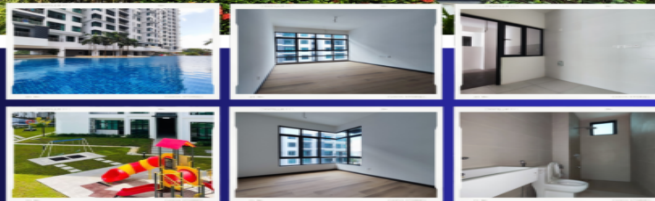

Sapphire On The Park, Naim Sapphire on, Jalan Lintang Selatan, Batu Lintang, Kuching, Sarawak, Malaysia

SAPPHIRE ON THE PARK CONDO AT JALAN COLLEGE IN KUCHING FOR SALE

<https://propertysarawak.com>

CONDO FOR SALE

PRICE

RM610,000 only

610,000RM

PROPERTY DETAILS

- Block A2 Deluxe
- High Floor
- 1,001 sqft
- 2 Bedrooms
- 2 Bathrooms
- 1 Car Parks

Features:-

- 24-hour security
- Gated and Guarded
- Swimming pool
- Gym, BBQ Area
- Residence Lounge
- Function Hall

- 2 beds
- 2 baths
- Apartment
- Subsales
- Open

Amenities & Features

Features: Access Card, Gym, Multipurpose hall, Playground, Swimming Pool