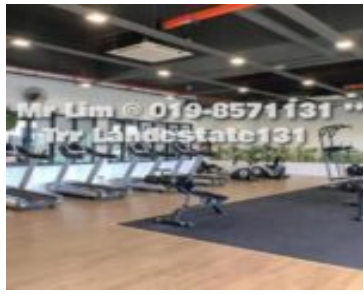

SAPPHIRE ON THE PARK CONDO (POOL VIEW), KUCHING

<https://propertysarawak.com>

37, Jalan College, Batu Lintang, 93200 Kuching, Sarawak, Malaysia

Sapphire on the Park Condo, Kuching for Sale 2 bed 2 bath 600 sq ft (approx) with full kitchen, living area, and balcony. Includes 6 months free parking. (Call Mr Lim @ 019-8571131 for details) | Features include:
 OLYMPIC-SIZED SALTWATER POOL
 KIDDIE'S POOL
 CHANGING/SHOWER ROOM
 FUNCTION ROOM
 GAMES...

- 2 beds
- 2 baths
- Condominium
- Subsales
- Open

Amenities & Features

Features: 24 hours security, 4-tier Security, Gated and Guarded, Playground, Steam & Sauna, Swimming Pool