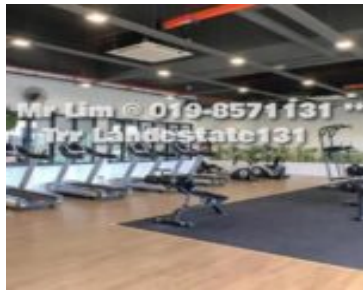

# SAPPHIRE ON THE PARK CONDO (POOL VIEW), KUCHING

<https://propertysarawak.com>

37, Jalan College, Batu Lintang, 93200 Kuching, Sarawak, Malaysia

Sapphire on the Park Condo, Kuching for Sale 2 bed 2 bath 600sqft 500,000RM (including 6 months maintenance fee) (FREE parking) 24 hours security 24 hours CCTV 24 hours fire alarm system | 24 hours emergency service

- ☑OLYMPIC-SIZED SALTWATER POOL
- ☑KIDDIE'S POOL
- ☑CHANGING/SHOWER ROOM
- ☑FUNCTION ROOM
- ☑GAMES...

- 2 beds
- 2 baths
- Condominium
- Subsales
- Open

**PS Sales**

---

## Amenities & Features

**Features:** 24 hours security, 4-tier Security, Gated and Guarded, Playground, Steam & Sauna, Swimming Pool