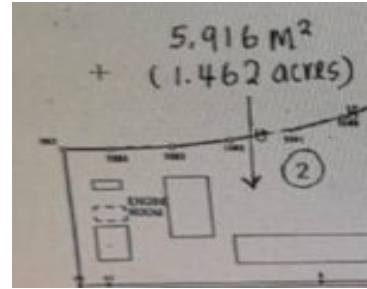

# SEMI-SHADED WAREHOUSES, DEMAK LAUT

<https://propertysarawak.com>

6,000RM

2 Units of Semi-Shaded Warehouses at Demak Laut Industrial Park for Rent Jalan Demak Laut 3, Demak Laut Industrial Park, 93050 Kuching, Sarawak THE LAND SIZE IS 100 POINTS (10000 SQ METERS) 10000 SQ METERS-100 POINTS IS 10,000 SQ METERS 10000 SQ METERS ✓ 10000 SQ METERS 10000 SQ METERS 10000 SQ METERS ✓ 10000 SQ METERS 10000 SQ METERS 10000 SQ METERS”...