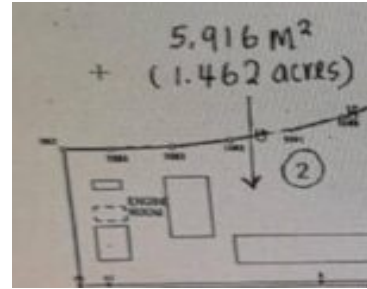

# SEMI-SHADED WAREHOUSES, DEMAK LAUT

<https://propertysarawak.com>

6,000RM

2 Units of Semi-Shaded Warehouses at Demak Laut Industrial Park for Rent Jalan Demak Laut 3, Demak Laut Industrial Park, 93050 Kuching, Sarawak THE LAND SIZE IS 100 POINTS (10000 SQ METERS) 10000 SQ METERS-100 POINTS IS 10,000 SQ METERS 10000 SQ METERS ✓ 10000 SQ METERS 10000 SQ METERS ✓ 10000 SQ METERS 10000 SQ METERS”...